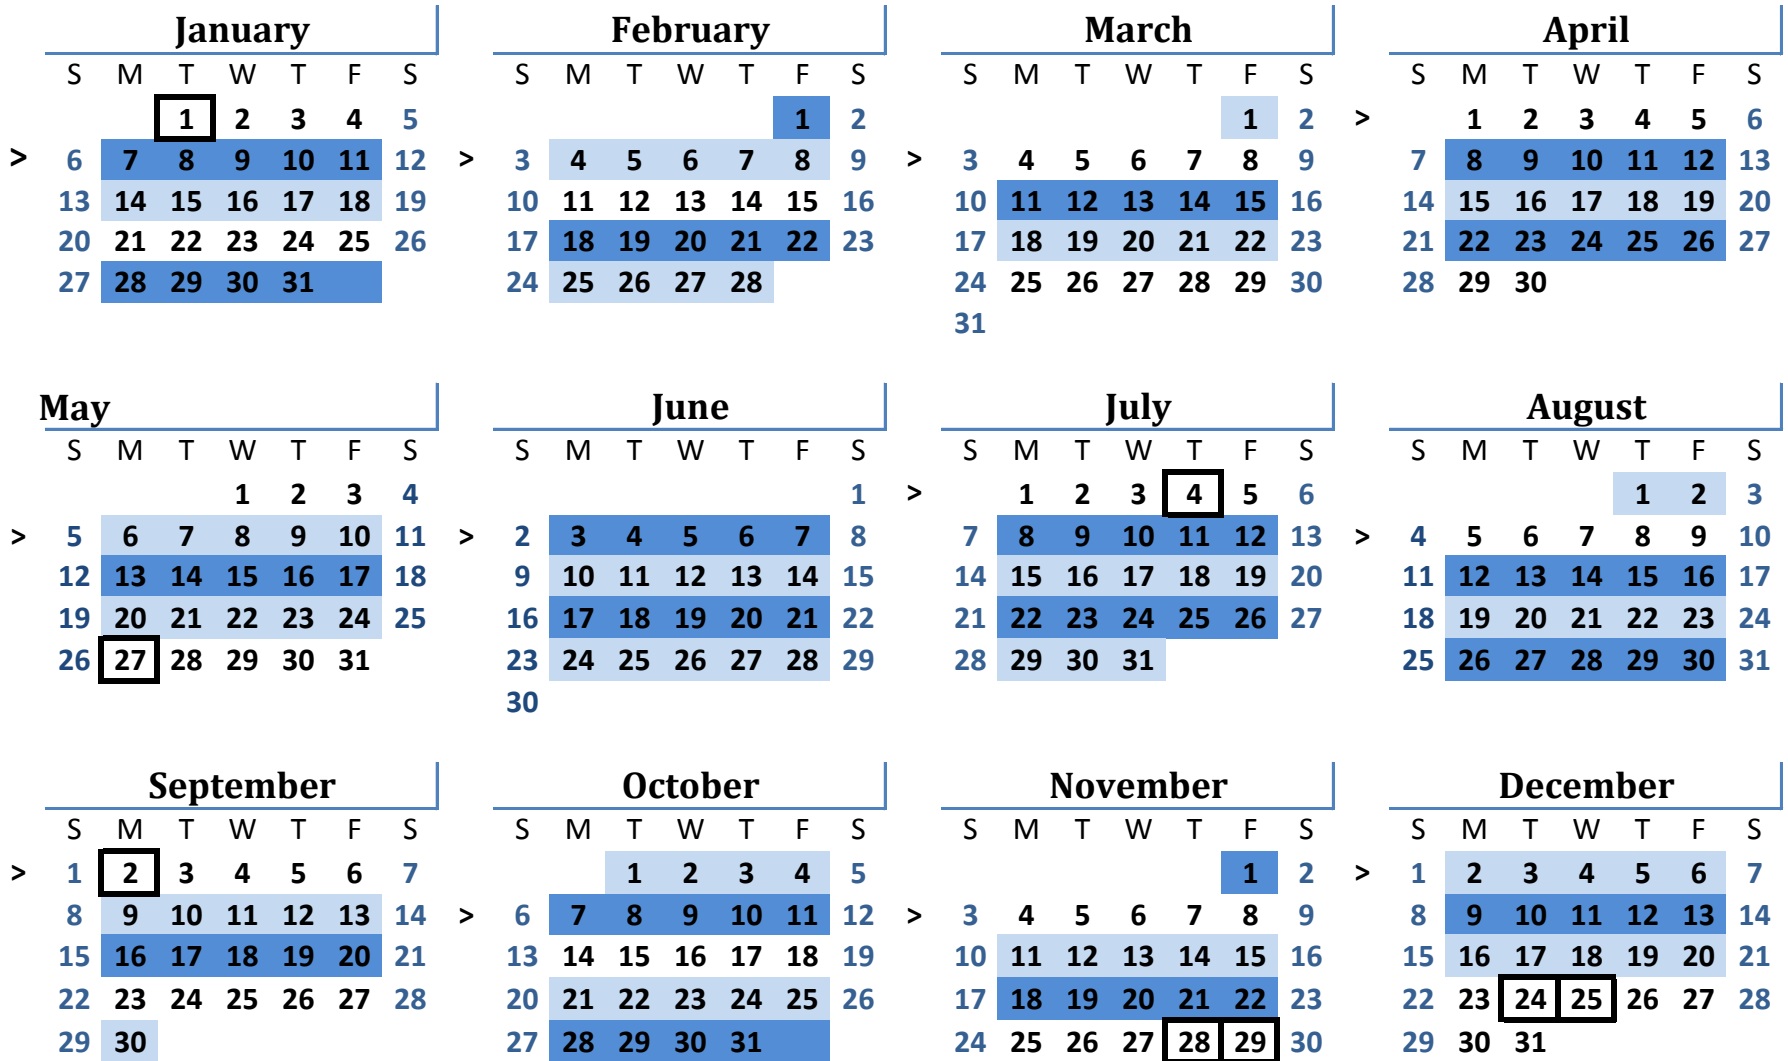

2019 RECYCLING CALENDAR CYCLE A and B SCHEDULES

> Denotes brush collection week

 Denotes a Holiday

 CYCLE A

 CYCLE B

NOTE : Recycling collection schedules are adjusted to help avoid holiday conflicts.
Holidays do not change the brush or bulky item collection schedule.
Please Call 920-967-3620 if you have any questions

<http://www.cityofmenasha-wi.gov/collection>

To find out which cycle you are go to Cycle Map A or B